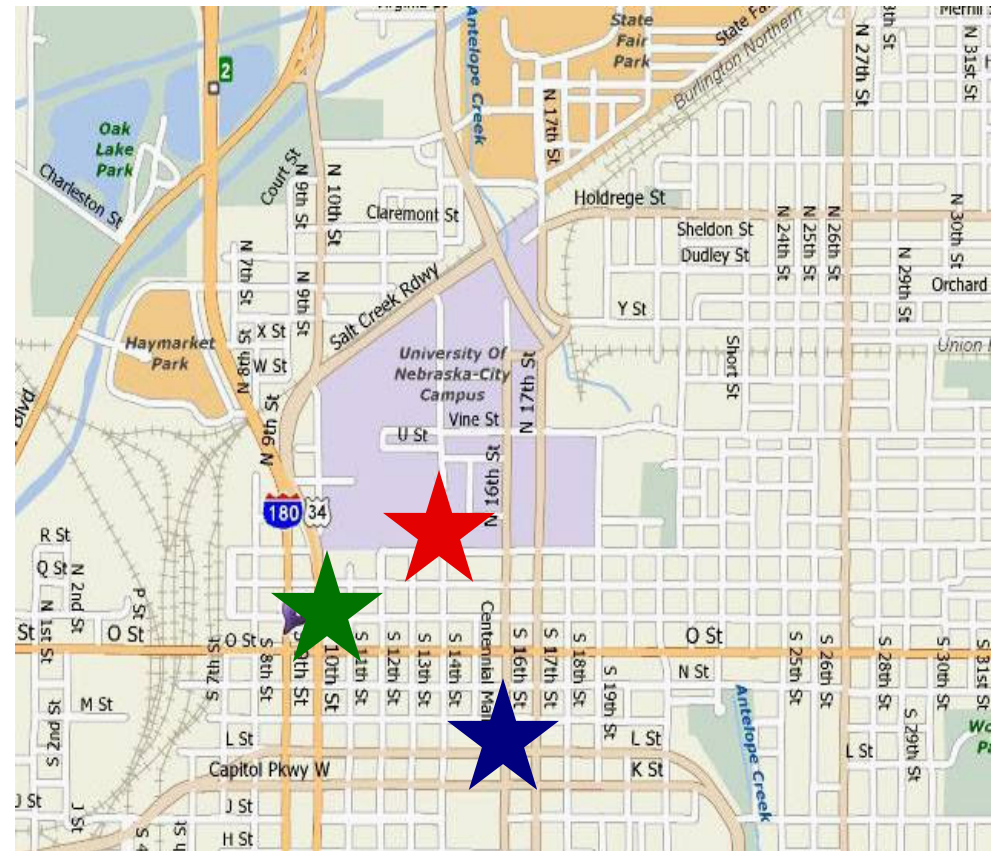

UNL Women in Physics

Holiday Inn Lincoln – Downtown

141 North 9th Street

Lincoln, Nebraska 68508-1311

Front Desk: 402-475-4011 • Sales Office: 402-475-1038

www.holiday-inn.com/lincolnne

Location

The award winning Holiday Inn Lincoln – Downtown is conveniently located in the Historic Haymarket Entertainment District. This area features a variety of restaurants & bars, coffee shops, antique & specialty shops, art galleries & seasonal live entertainment. We are within walking distance of Nebraska's State Capitol, the University of Nebraska and legendary Memorial Stadium.

The Holiday Inn Downtown – Lincoln is proud to offer Priority Club Rewards. This program is the world's first and largest hotel loyalty program spanning almost 3,700 hotels in nearly 100 countries. Members can earn their choice of points towards free hotel nights, merchandise, and frequent flyer miles.