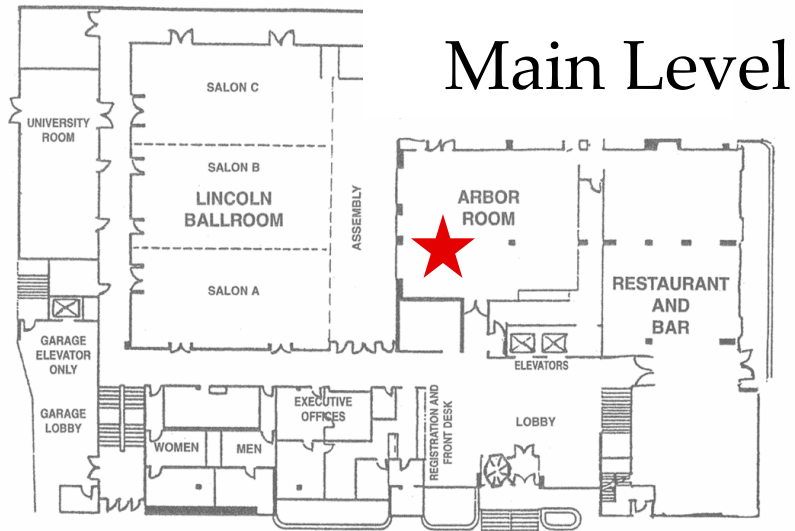

Meeting Space

Room	Theatre	Schoolroom	Conference	Banquet	Square Ft.	Dimensions
Lincoln Ballroom	650	300	N/A	500	5,555	79' x 72'6"
Salon A	125	60	40	80	1,441	54'6" x 26'4"
Salon B	125	60	40	80	1,441	54'6" x 26'4"
Salon C	125	60	40	80	1,441	54'6" x 26'4"
Assembly	100	50	30	70	1,242	18' x 69'
University Room	90	36	30	80	916	49'4" x 18'6"
Arbor Room	150	70	45	170	1,850	37' x 50'